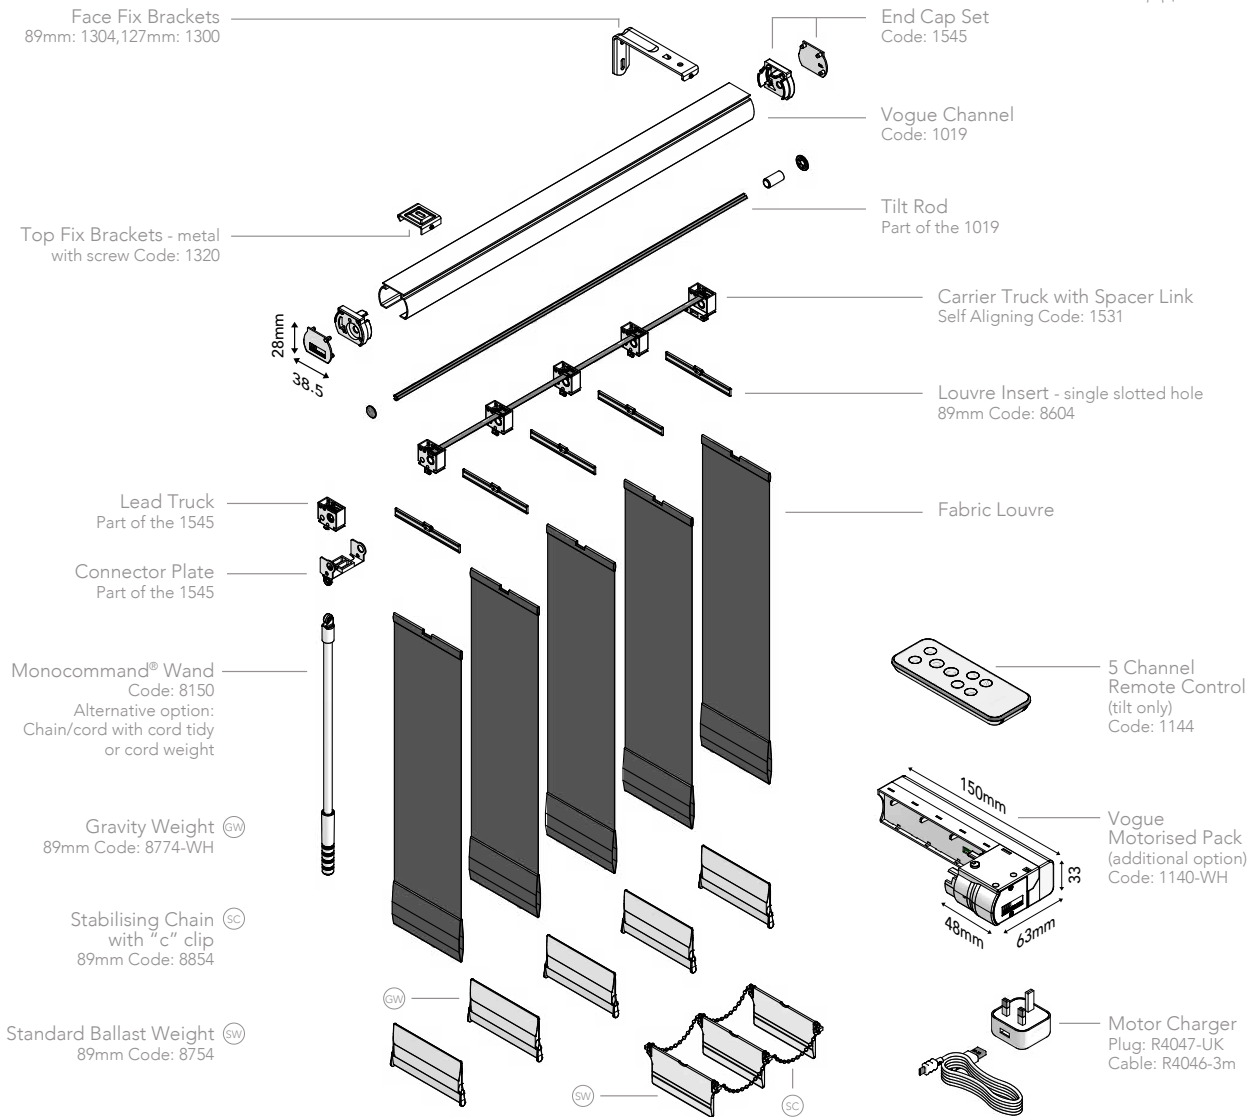

BLIND DESIGNS™
REFLECT YOUR STYLE

BROADEN
YOUR HORIZON

Carnival Garden Green

LOUVOLITE

THE 90MM
VERTICAL BLIND

WAND & MOTORISED

SLIMLINE VOGUE® BRACKET DIMENSIONS

- 89mm louvre width.
- A. Face fix brackets. 1304: 89mm
 - D. 1320 top fix brackets (screw)
 - F. Extension top fix brackets. 1341: 130mm/230mm.

Available COLOURS

ICE WHITE

NATURAL ANODISED

PIANO BLACK

Slimline Vogue® offers a superior headrail system that will instantly modernise your blind with its sleek and contemporary appearance transforming your room with a modern look and feel.

Available in a range of six contemporary colours, Slimline Vogue® can co-ordinate or contrast with your fabric. You also have the option of sewn in weights or gravity weights at the bottom of the louvre, removing the need for chain.

Vertical blinds are now available with motorisation for the utmost in convenience. Use your remote control to rotate the louvres 45° or 90° clockwise anticlockwise until fully closed. Wand control can be used if you need to fully open the blinds.