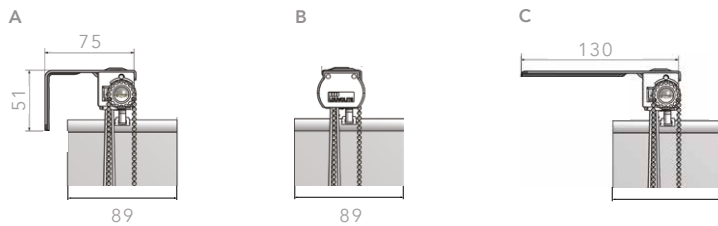

BLIND DESIGNS™
REFLECT YOUR STYLE

BROADEN
YOUR HORIZON

Carnival Garden Green

LOUVOLITE

THE 90MM
VERTICAL BLIND

WAND & MOTORISED

SLIMLINE VOGUE® BRACKET DIMENSIONS

- 89mm louvre width.
- A. Face fix brackets. 1304: 89mm
 - D. 1320 top fix brackets (screw)
 - F. Extension top fix brackets. 1341: 130mm/230mm.

Available in a range of six contemporary colours, Slimline Vogue® can co-ordinate or contrast with your fabric. You also have the option of sewn in weights or gravity weights at the bottom of the louvre, removing the need for chain.