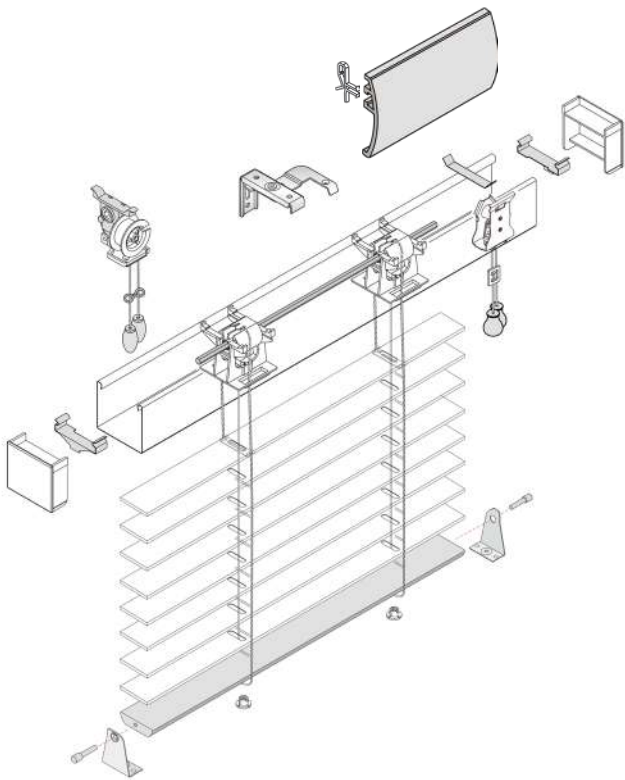

Wood Alloy is a great alternative to real wood blinds. They are made from a revolutionary combination of hardwood and man-made materials for unmatched durability. Designed to withstand the rigours of everyday living, as well as hot and humid environments. Wood Alloy blinds resist warping, cracking, chipping and fading.

SLAT COLOURS