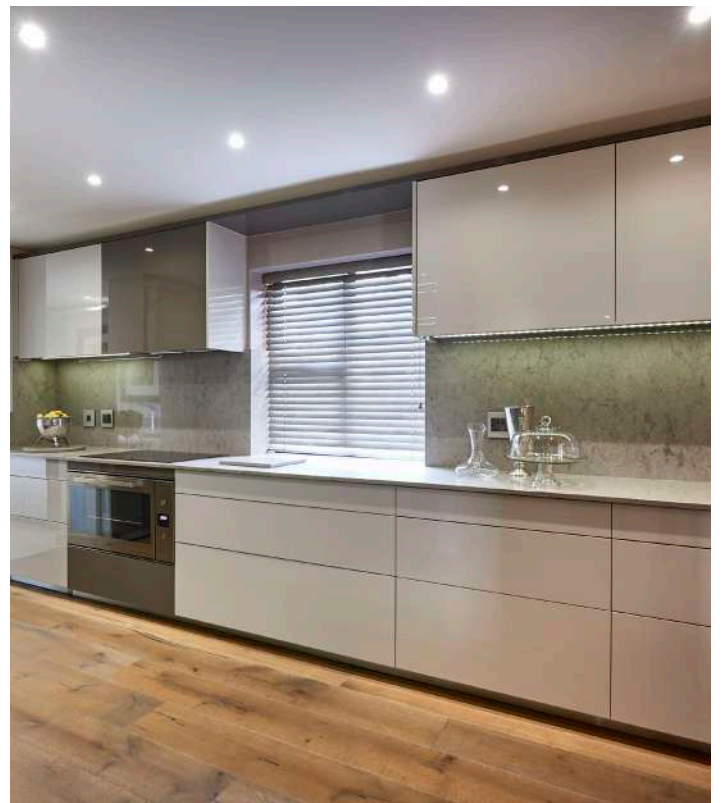

BLIND DESIGNS™
REFLECT YOUR STYLE

NATURAL LIGHT CONTROL

THE WOOD VENETIAN BLIND

Basswood Blinds complement existing flooring, furniture, cabinetry and trim to create a warm, seamless look. This collection includes richly stained and painted finishes, as well as decorative tape and valance options.

SLAT COLOURS

Wood Alloy is a great alternative to real wood blinds. They are made from a revolutionary combination of hardwood and man-made materials for unmatched durability. Designed to withstand the rigours of everyday living, as well as hot and humid environments. Wood Alloy blinds resist warping, cracking, chipping and fading.

SLAT COLOURS

BLIND DESIGNS™
REFLECT YOUR STYLE

REFLECT YOUR **STYLE**

Style: *a distinctive appearance, typically determined by the principles according to which something is designed.*