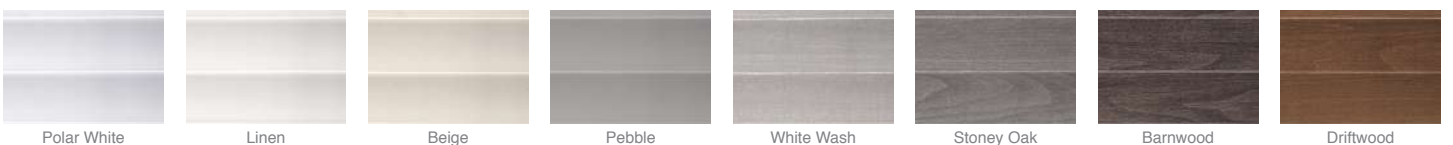

BLIND DESIGNS™
REFLECT YOUR STYLE

NATURAL LIGHT CONTROL

THE WOOD VENETIAN BLIND

Basswood Blinds complement existing flooring, furniture, cabinetry and trim to create a warm, seamless look. This collection includes richly stained and painted finishes, as well as decorative tape and valance options.

SLAT COLOURS

Wood Alloy is a great alternative to real wood blinds. They are made from a revolutionary combination of hardwood and man-made materials for unmatched durability. Designed to withstand the rigours of everyday living, as well as hot and humid environments. Wood Alloy blinds resist warping, cracking, chipping and fading.

SLAT COLOURS

BLIND DESIGNS™
REFLECT YOUR STYLE

REFLECT YOUR **STYLE**

Style: *a distinctive appearance, typically determined by the principles according to which something is designed.*