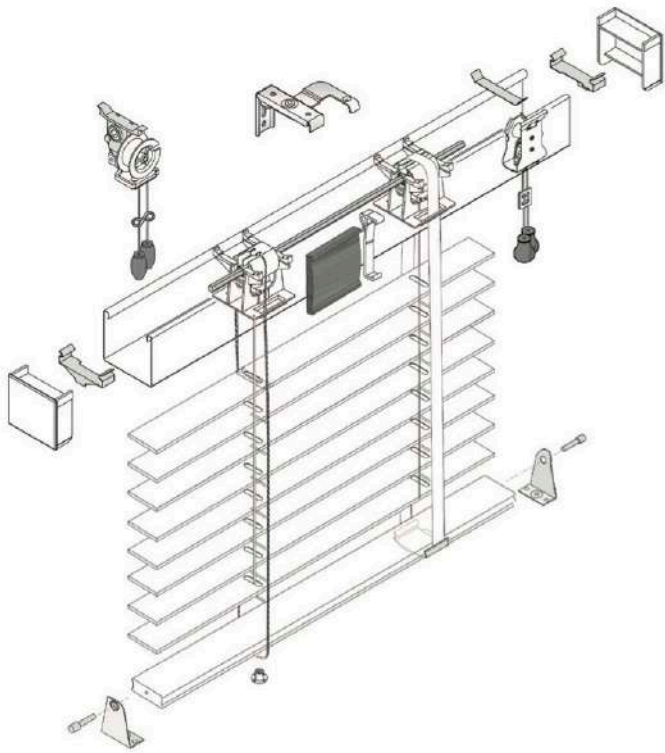

BLIND DESIGNS™
REFLECT YOUR STYLE

NATURAL LIGHT CONTROL

THE WOOD VENETIAN BLIND

Basswood Blinds complement existing flooring, furniture, cabinetry and trim to create a warm, seamless look. This collection includes richly stained and painted finishes, as well as decorative tape and valance options.

SLAT COLOURS

BLIND DESIGNS™
REFLECT YOUR STYLE

REFLECT YOUR **STYLE**

Style: *a distinctive appearance, typically determined by the principles according to which something is designed.*