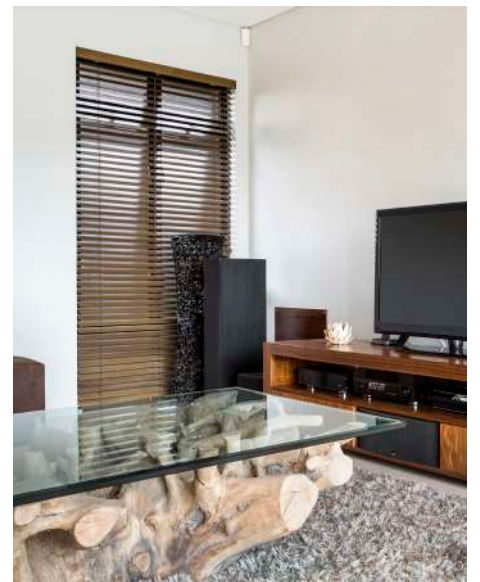

BLIND DESIGNS™
REFLECT YOUR STYLE

NATURAL LIGHT CONTROL

THE WOOD VENETIAN BLIND

Basswood Blinds complement existing flooring, furniture, cabinetry and trim to create a warm, seamless look. This collection includes richly stained and painted finishes, as well as decorative tape and valance options.

SLAT COLOURS

Wood Alloy is a great alternative to real wood blinds. They are made from a revolutionary combination of hardwood and man-made materials for unmatched durability. Designed to withstand the rigours of everyday living, as well as hot and humid environments. Wood Alloy blinds resist warping, cracking, chipping and fading.

SLAT COLOURS

BLIND DESIGNS™
REFLECT YOUR STYLE

REFLECT YOUR **STYLE**

Style: *a distinctive appearance, typically determined by the principles according to which something is designed.*